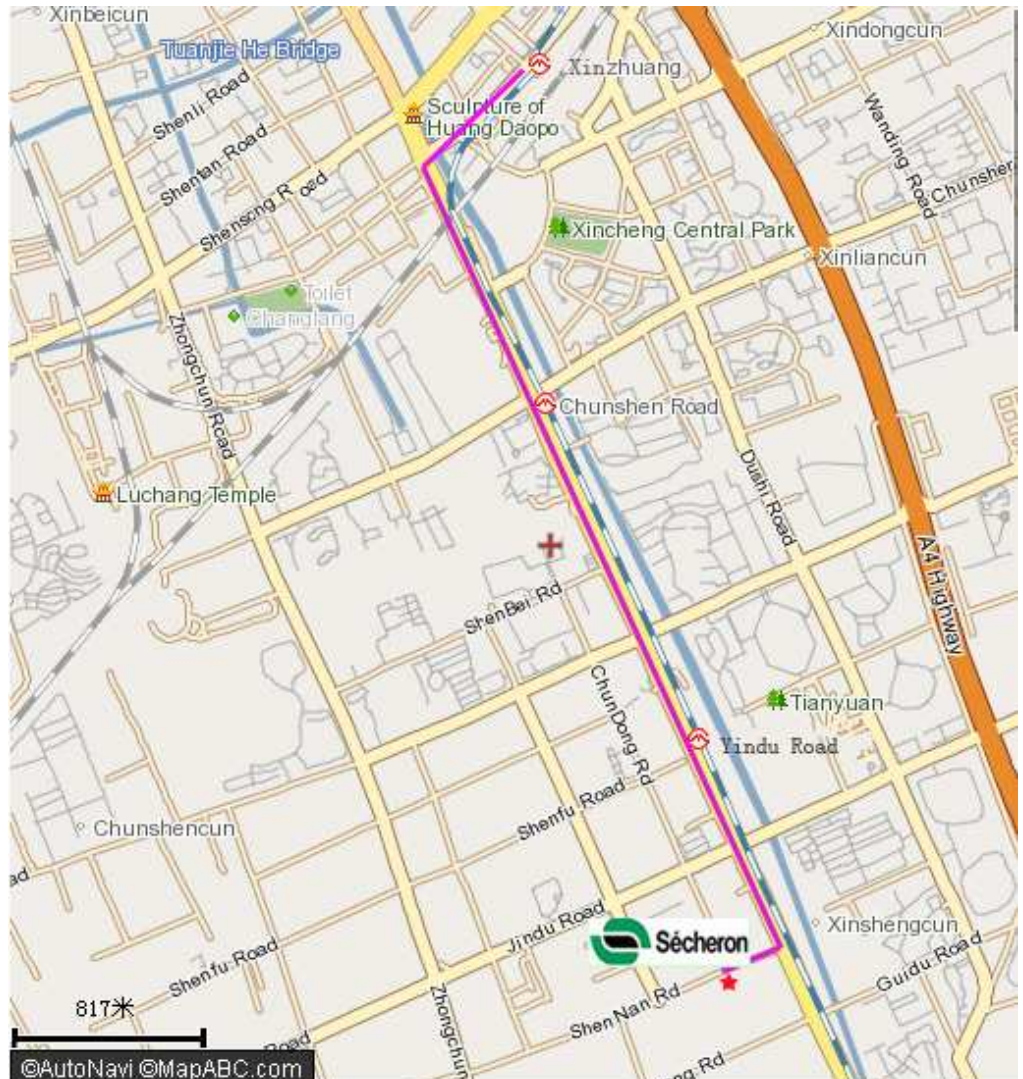

How to find us

By plane

There are two airports in Shanghai, Pudong Airport (PVG) and Hongqiao Airport (SHA). All international flights and some domestic flights are at Pudong Airport(PVG). There are only domestic flights at Hongqiao Airport (SHA)

From Pudong Airport: Take Maglev to Longyang station. Then Change to Metro Line 2 (Songhong Road direction). Interchange to Metro Line 1 (Xinzhuang Station direction) at People Square Station. Get out Metro at Xinzhuang Station. Take a taxi to the office. Or take taxi from Pudong Airport or Longyang Station to the office directly.

From Hongqiao Airport: Take taxi to the office directly.

By train

There are two railway stations in Shanghai as well. At both stations, take Metro Line 1 to Xinzhuang Station. Then change to a taxi to the office.

By car

Go to Humin Road towards south. When Shennan Road is found, turn right at the T-connection. The office is at left side of driving close to Humin Road.

Section B, 1F Building No. 1
111 Shennan Road, Xinzhuang Industry Park
Shanghai, 201108, China
上海市闵行区莘庄工业区
申南路 111 号 1 号楼 1 楼 B 区
Tel: +86 (0)21 6442 2900
Fax: +86 (0)21 6442 2910